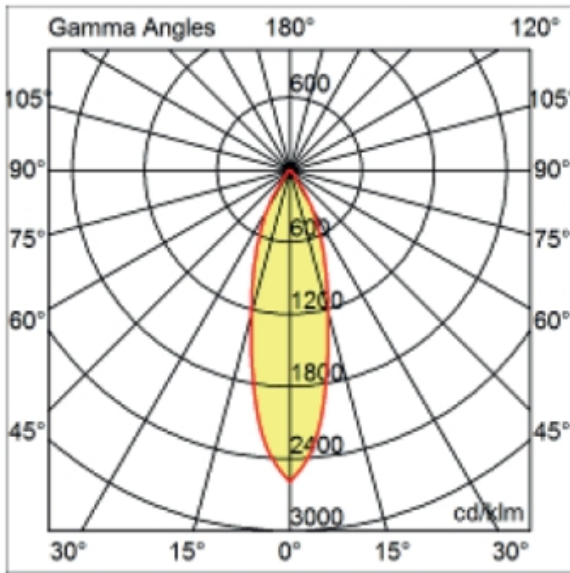

DIXIT RA8 RECESSED

A56069-

PROJECT	
TYPE	
SPECIFIER	
QUANTITY	
DATE	

	DP	DV	
Dimming	Phase	0-10V	
Color Temperature	27K 2700K	30K 3000K	35K 3500K
		40K 4000K	K°

Order Example **K°**
L5XXXXXX-DV-30K
0-10V
3000K